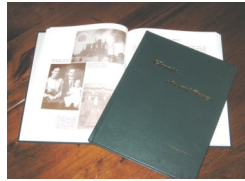

Curtis Township Library

December 2011

The Glennie Book

This beautiful, pictorial history book is about the Curtis Township area. This book brings back memories of those who lived here over the years and what changes have taken place in the communities of Curtisville and Glennie. At \$25, it would make a great Christmas gift for a loved one.

Book Club Begins in January
Come Join Us at the Chat & Chew
Starting Jan. 11, 2012 at 7 pm

The library is getting new shelves
For Sale Used Bookcases

17" Computer Monitor		\$75 OBO
2 Bookcases	104x72x8	\$60
1 Bookcase	104x72x16	\$60
Bookcase	30x48x12	\$30
Bookcase	22x39x9	\$30