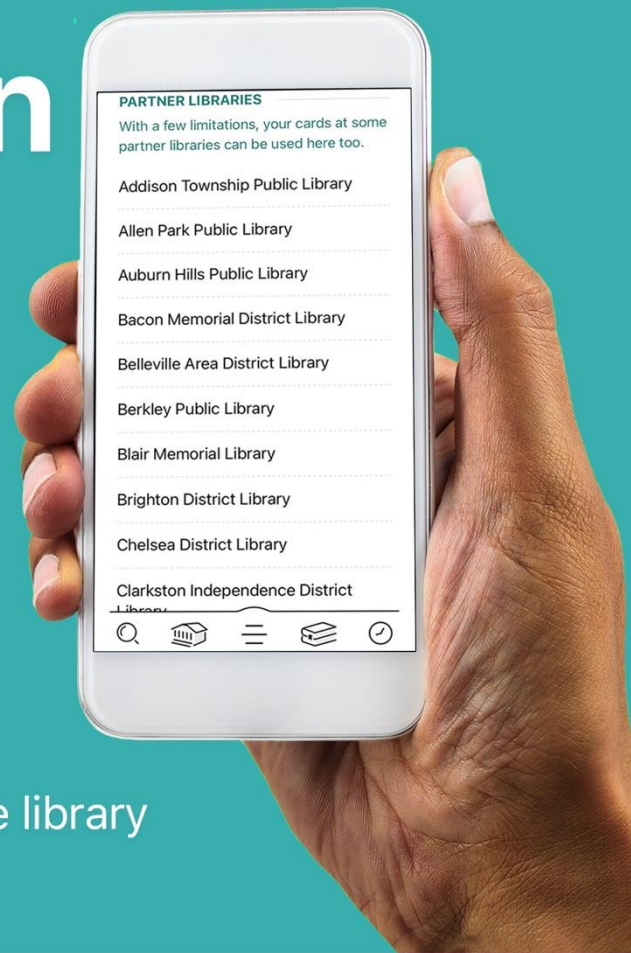

# You now have access to even more books!

To add your card for a partner library:

1. Go to MENU > Add Library
2. Search for the partner library and open it.
3. Tap **Sign In With My Card**.
4. Under "Partner Libraries," choose your home library from the list and sign in.

You can use your Great Lakes Digital Libraries card to borrow titles from these partner libraries:

- Download Destination
- Lakeland Digital Library
- Metro Net Library Consortium
- Mideastern Michigan Library Cooperative
- Midwest Collaborative for Library Services
- Suburban Library Cooperative
- Up North Digital Collection
- White Pine Library Cooperative
- Woodlands Downloadable Library